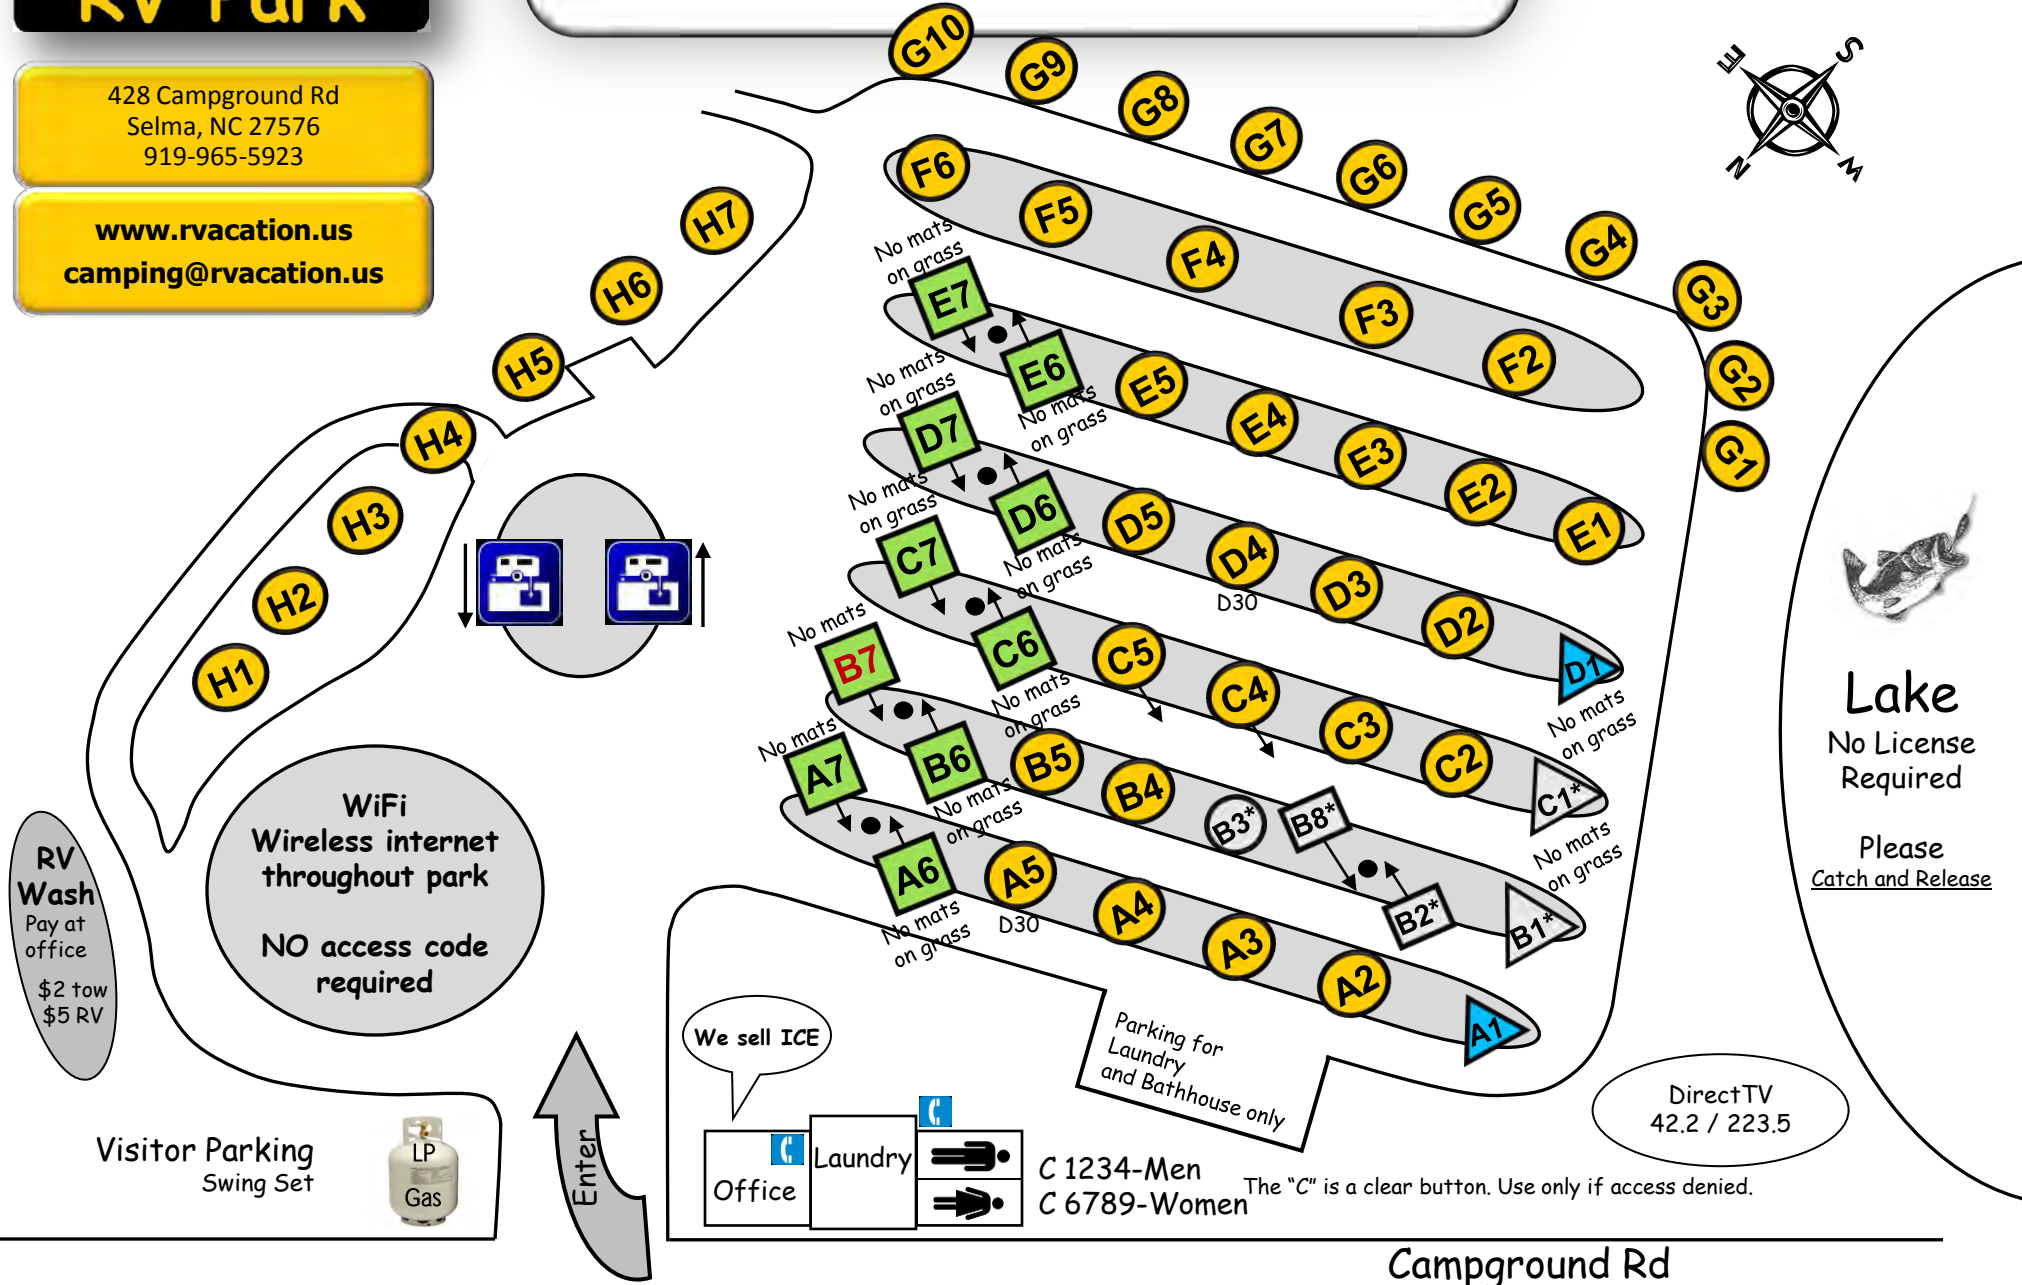

RV Vacation RV Park

428 Campground Rd
Selma, NC 27576
919-965-5923

www.rvacation.us
camping@rvacation.us

Water, Elec, Sewer (FHU)

 50/30 amp, wide

 30 amp, side to side

 30 amp, lakeview

Water / Electric (no sewer*)

 50/30 amp, wide

 30 amp, side to side

 30 amp lakeview

Site#

Check out 11:00

Lake
No License
Required

Please
Catch and Release

DirectTV
42.2 / 223.5

We sell ICE

Office  Laundry  

C 1234-Men

C 6789-Women

The "C" is a clear button. Use only if access denied.

Parking for
Laundry
and Bathhouse only

Campground Rd

WiFi
Wireless internet
throughout park
NO access code
required

RV Wash
Pay at office
\$2 tow
\$5 RV

Visitor Parking
Swing Set